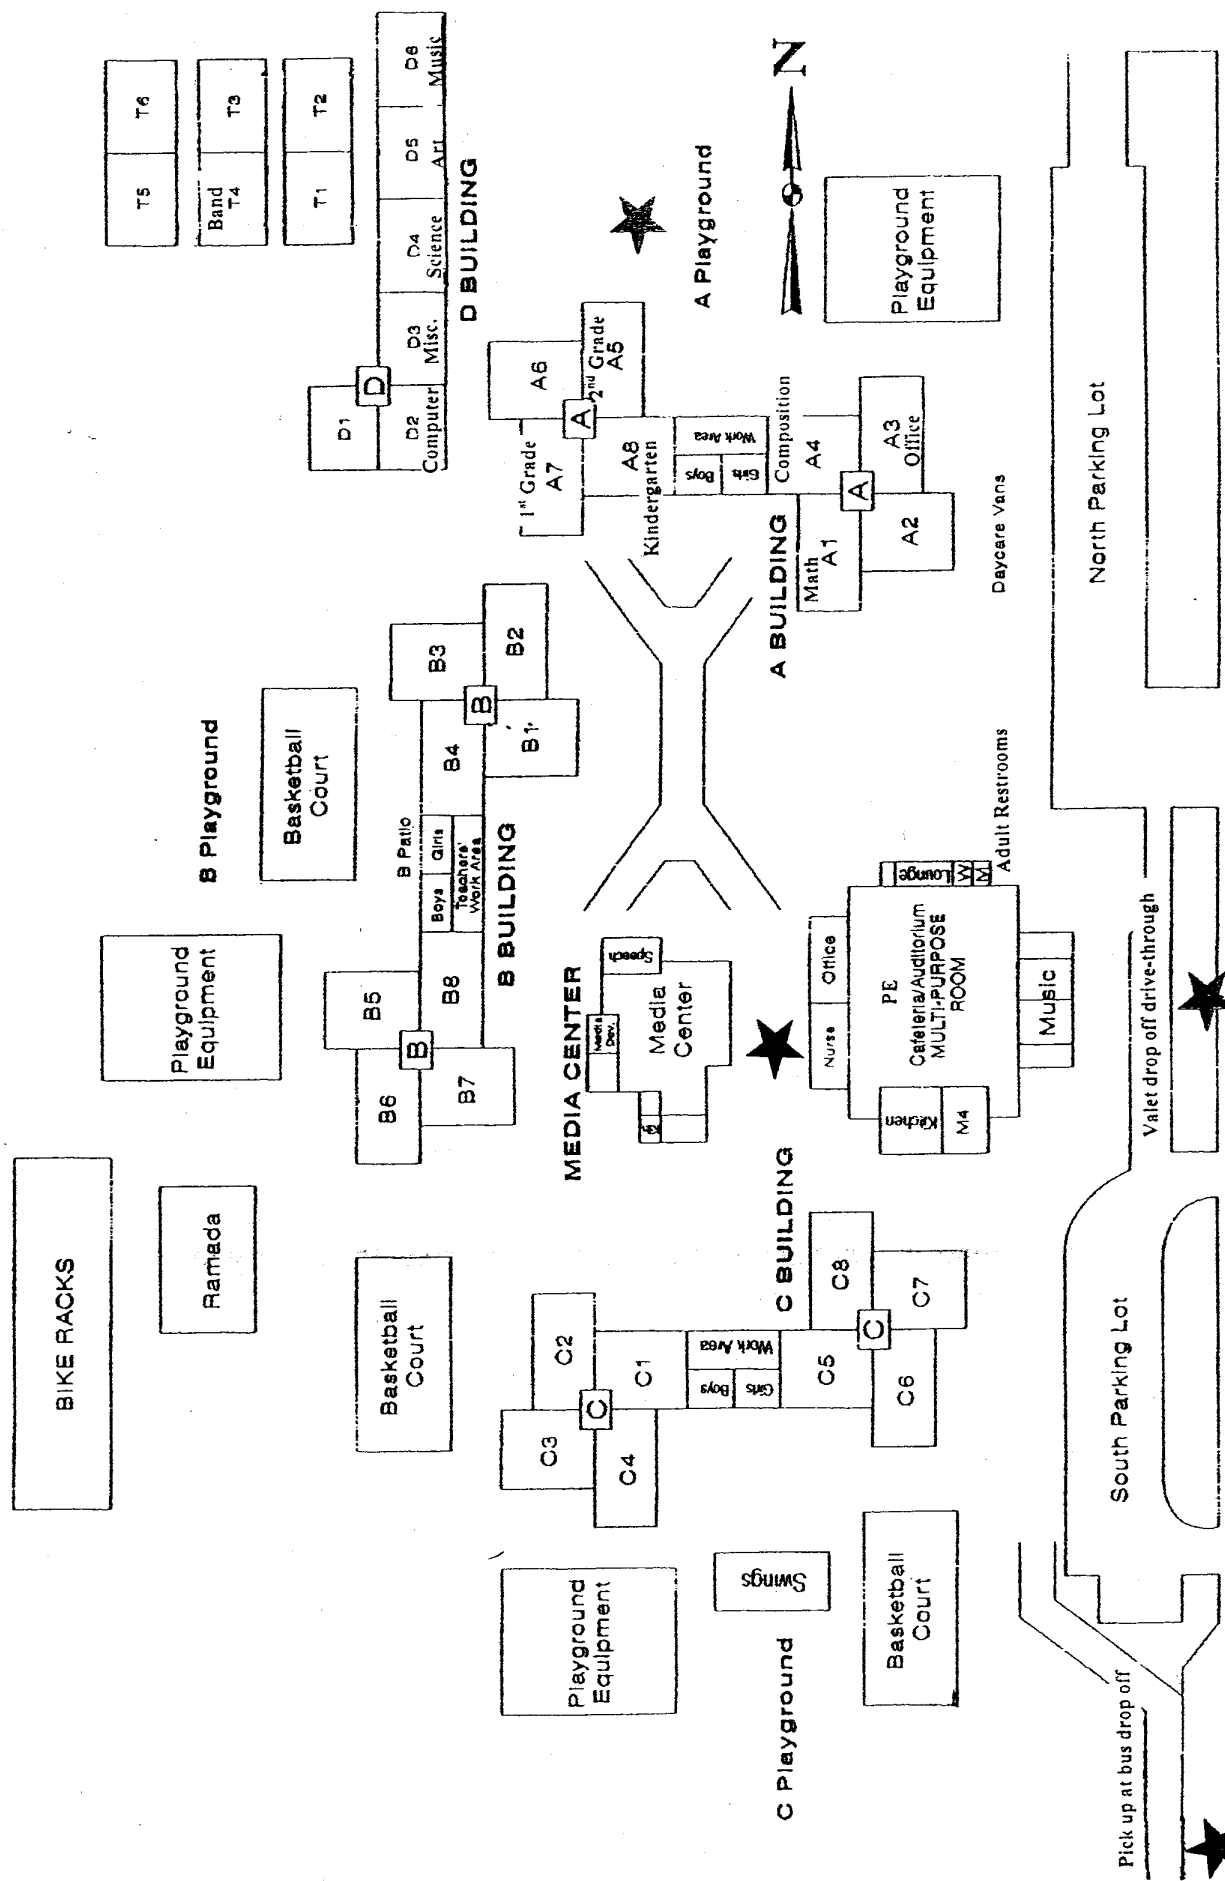

Eagleridge Enrichment Program Campus Map

Medina Avenue

BIKE RACKS

Ramada

B Playground

Basketball Court

Basketball Court

Playground Equipment

Swings

Basketball Court

C Playground

South Parking Lot

Valet drop off drive-through

North Parking Lot

Daycare Vans

Playground Equipment

A Playground

D BUILDING

A BUILDING

B BUILDING

MEDIA CENTER

C BUILDING

Patterson

Pick up at bus drop off