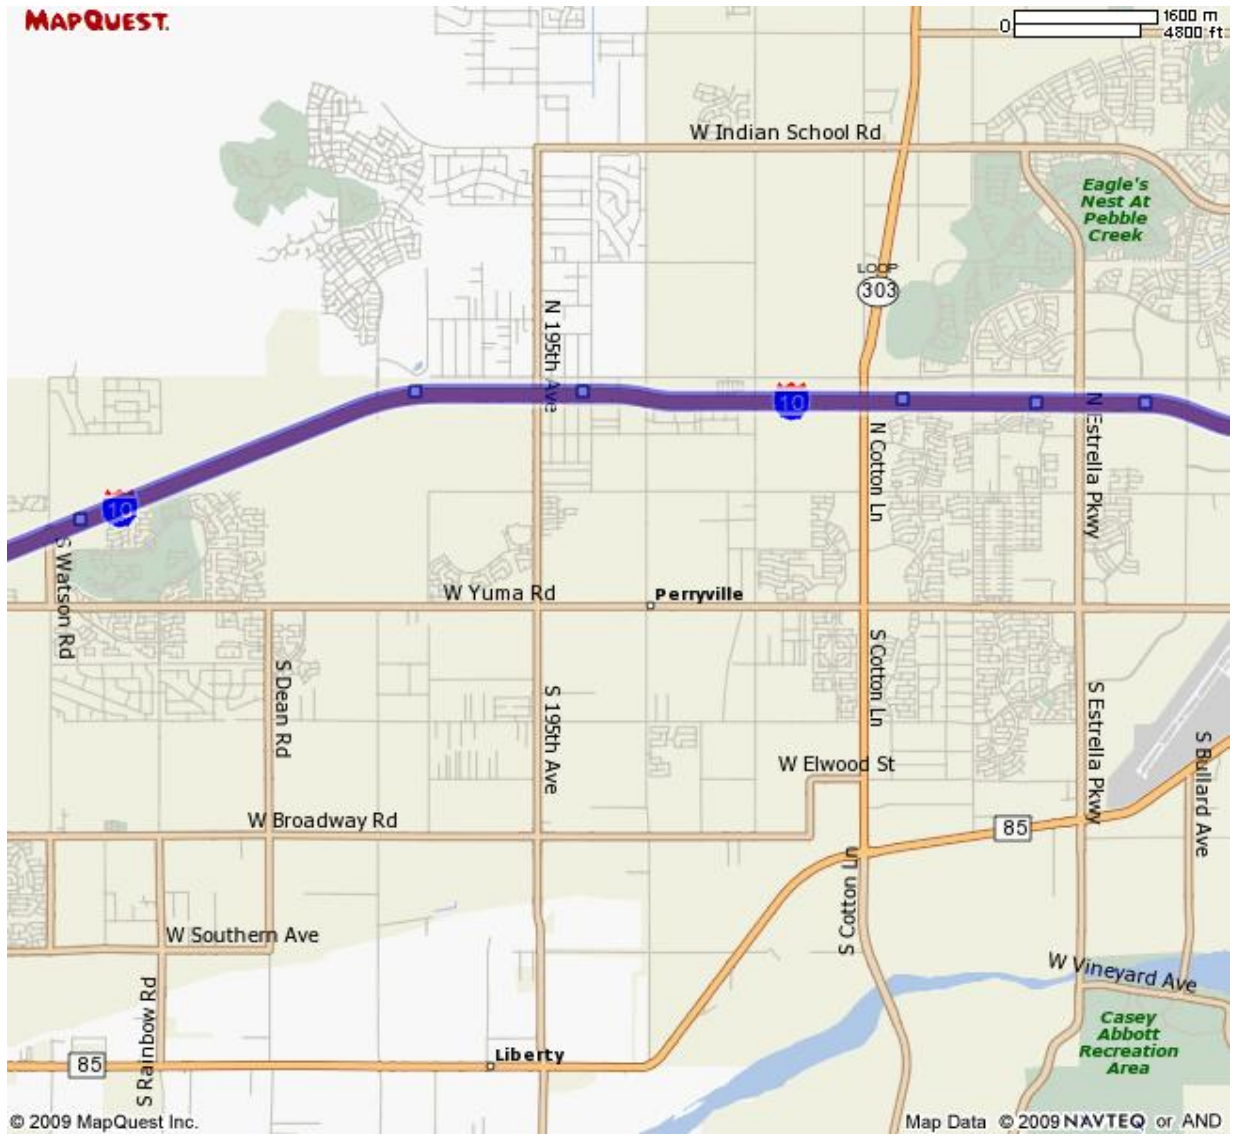

MAPQUEST.

Grace Fellowship Academy K-8
 located at Grace Fellowship Church
 1300 N. Miller Rd.
 Buckeye, AZ 85326
 (623) 393-8883

Total Travel Estimates: 23 minutes / 20.57 miles

A: Trinity Lutheran Elementary: 830 E Plaza Cir, Litchfield Park, AZ 85340

	1: Start out going SOUTHEAST on E PLAZA CIR toward N DYSART RD.	0.3 mi
	2: Turn RIGHT onto N DYSART RD.	2.3 mi
	3: Merge onto I-10 W toward LOS ANGELES.	14.5 mi
	4: Take the MILLER RD exit, EXIT 114.	0.4 mi
	5: Turn LEFT onto N MILLER RD.	3.2 mi
	6: 1300 N MILLER RD is on the RIGHT.	0.0 mi

B: Grace Fellowship Church: 1300 N Miller Rd, Buckeye, AZ 85326, (623) 393-8386

Total Travel Estimates: 23 minutes / 20.57 miles

All rights reserved. Use subject to License/Copyright Map Legend
Directions and maps are informational only. We make no warranties on the accuracy of their content, road conditions or route usability or expeditiousness. You assume all risk of use. MapQuest and its suppliers shall not be liable to you for any loss or delay resulting from your use of MapQuest. Your use of MapQuest means you agree to our [Terms of Use](#)