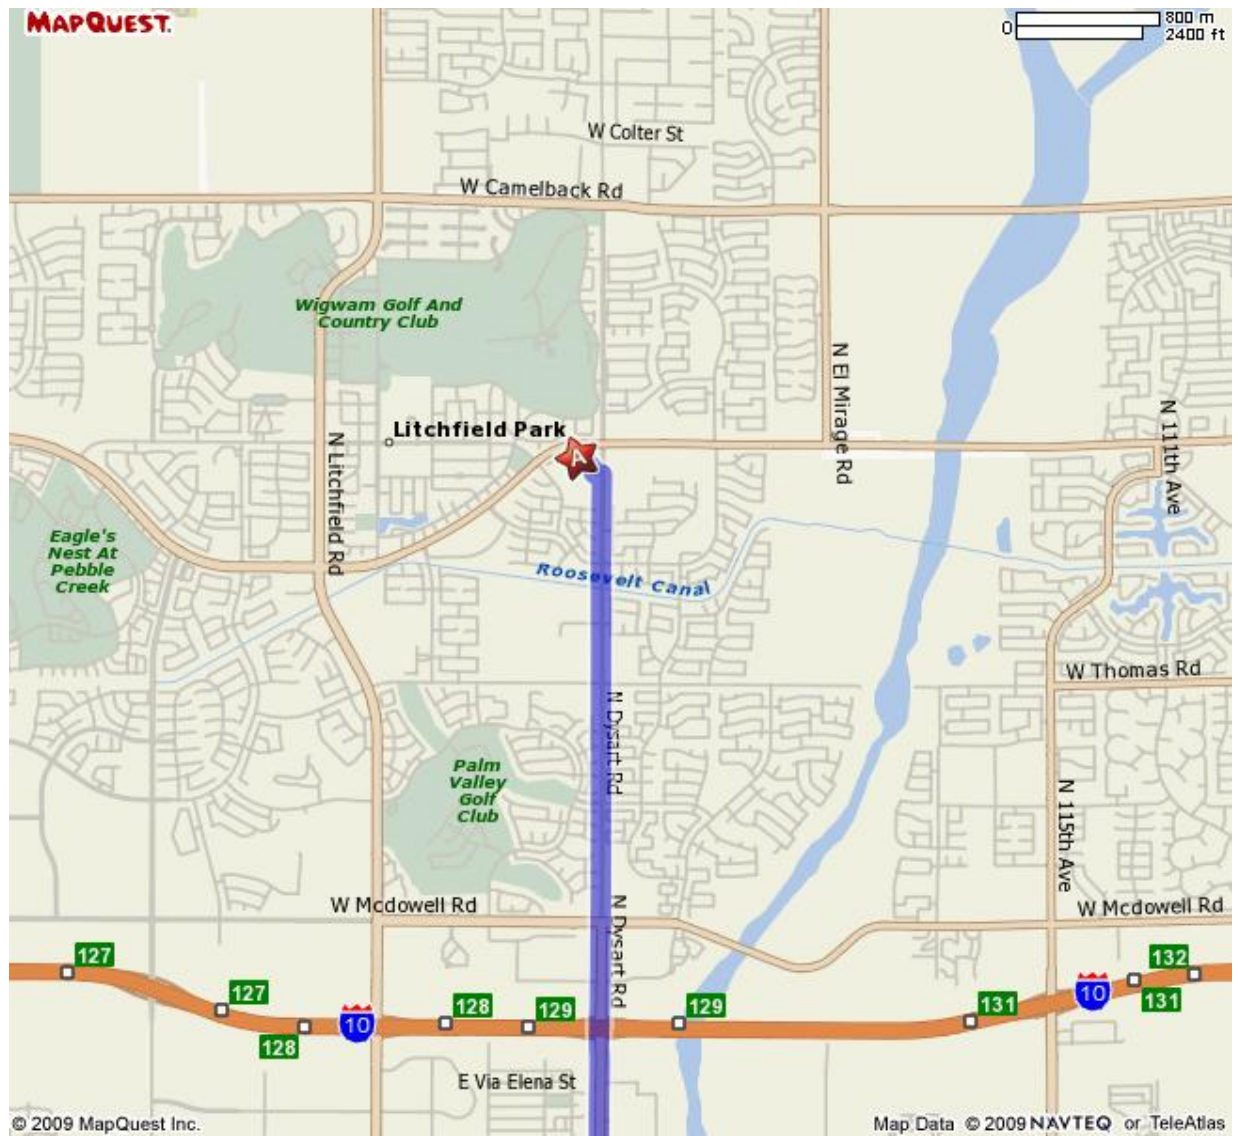

St. John Vianney Catholic School
623-932-2434

Total Travel Estimates: 8 minutes / 4.12 miles

A: Trinity Lutheran Elementary: 830 E Plaza Cir, Litchfield Park, AZ 85340

- | | | |
|--|--|--------|
| | 1: Start out going SOUTHEAST on E PLAZA CIR toward N DYSART RD. | 0.3 mi |
| | 2: Turn RIGHT onto N DYSART RD. | 2.9 mi |
| | 3: Turn RIGHT onto E VAN BUREN ST. | 0.5 mi |
| | 4: Turn LEFT onto N CENTRAL AVE. | 0.4 mi |
| | 5: Turn RIGHT onto E LA PASADA BLVD. | 0.1 mi |
| | 6: 539 E LA PASADA BLVD is on the LEFT. | 0.0 mi |

B: St John Vianney School: 539 E La Pasada Blvd, Goodyear, AZ 85338, (623) 932-2434

Total Travel Estimates: 8 minutes / 4.12 miles

All rights reserved. Use subject to License/Copyright Map Legend
Directions and maps are informational only. We make no warranties on the accuracy of their content, road conditions or route usability or expeditiousness. You assume all risk of use. MapQuest and its suppliers shall not be liable to you for any loss or delay resulting from your use of MapQuest. Your use of MapQuest means you agree to our [Terms of Use](#)